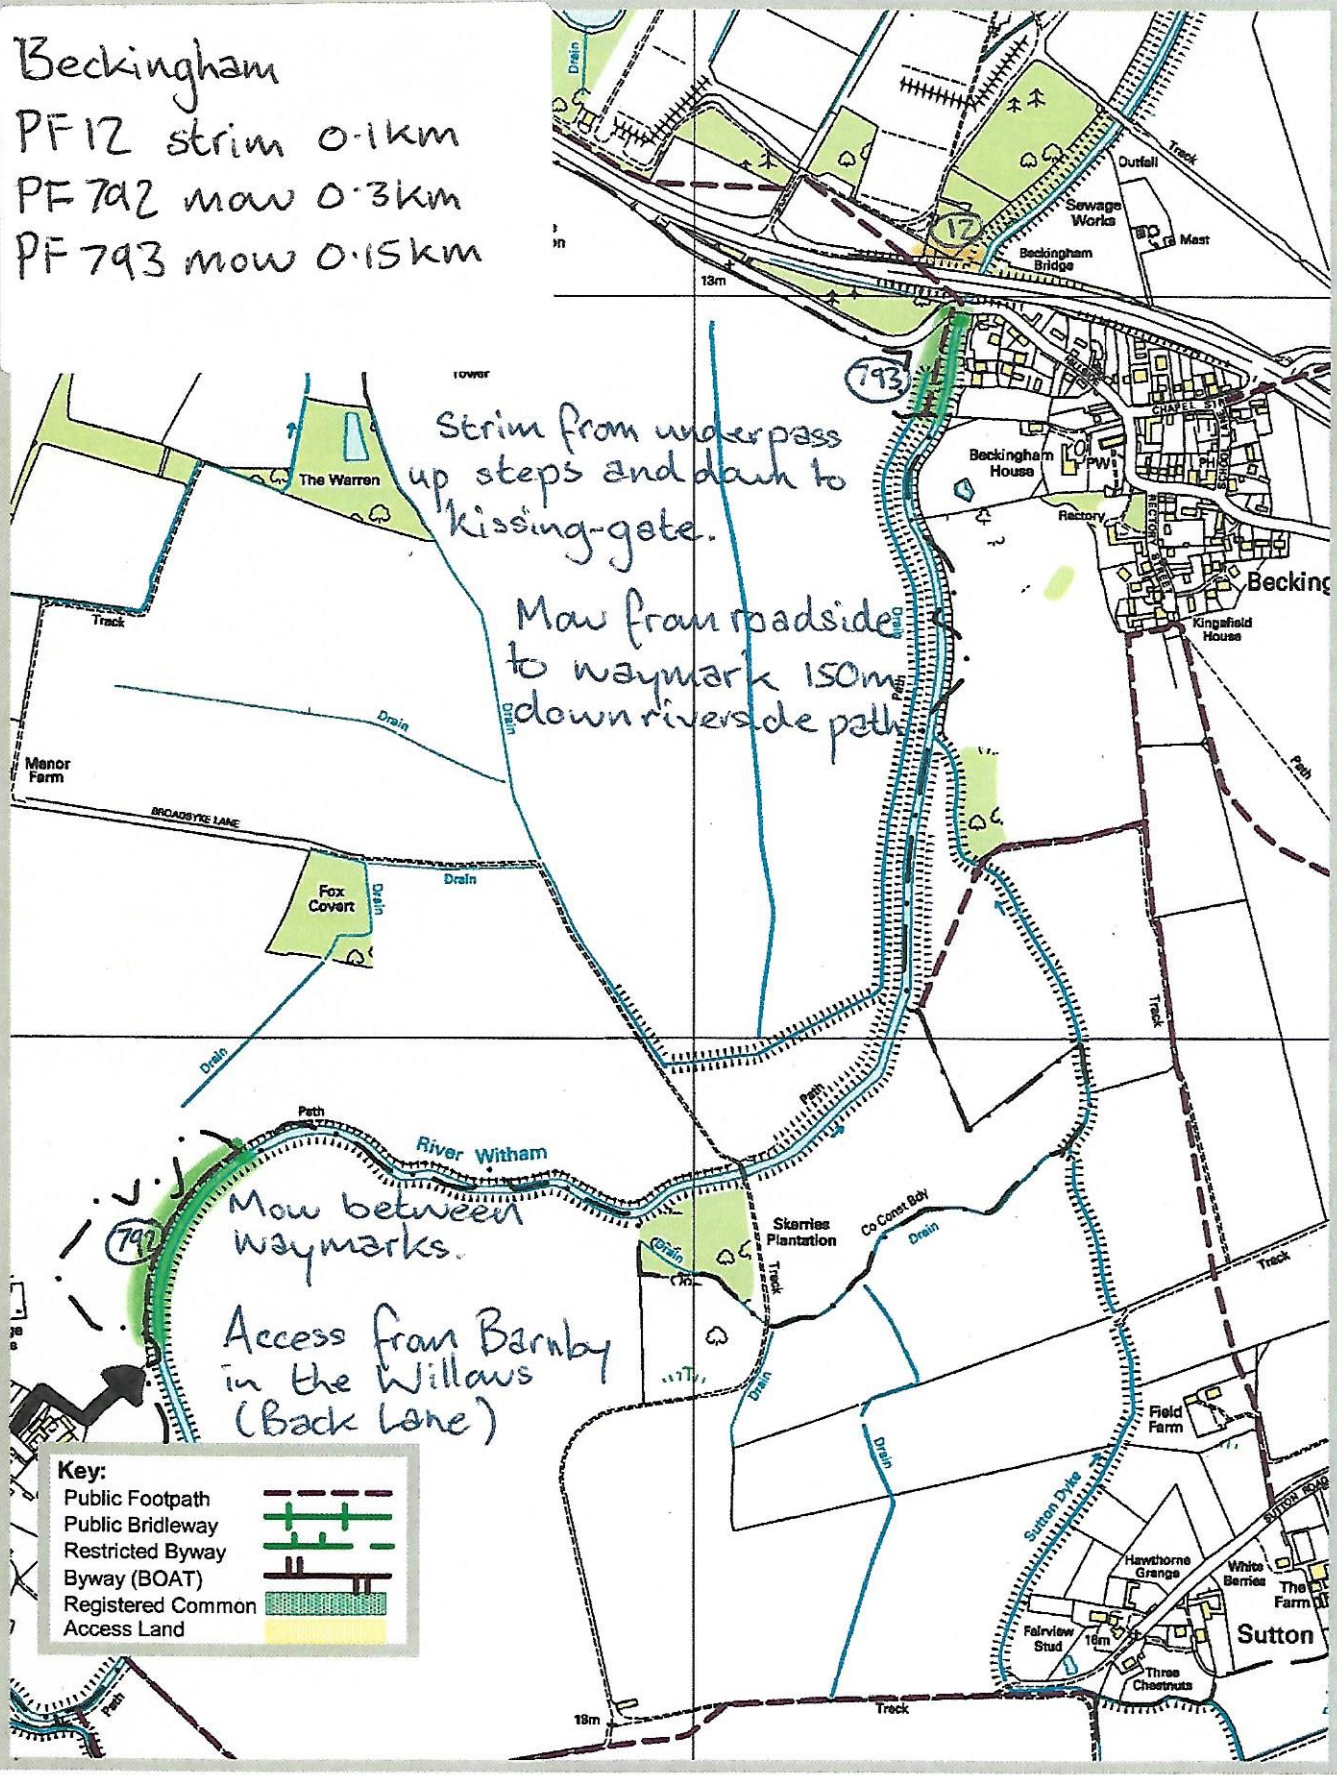

Beckingham
 PF12 strim 0.1km
 PF792 mow 0.3km
 PF793 mow 0.15km

Strim from underpass
 up steps and down to
 kissing-gate.

Mow from roadside
 to waymark 150m
 down riverside path

Mow between
 waymarks.

Access from Barnby
 in the Willows
 (Back Lane)

Key:

Public Footpath	
Public Bridleway	
Restricted Byway	
Byway (BOAT)	
Registered Common	
Access Land	